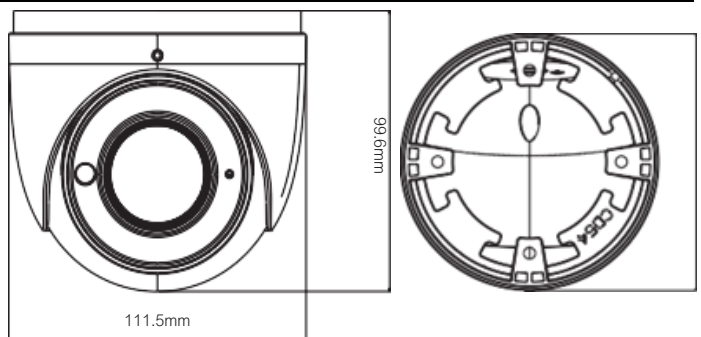

FUNCTIONS	
Remote Monitoring	Web browser, CMS remote control
Online Connection	Support simultaneous monitoring for up to 4 users; Support multi-stream real time transmission
Network Protocol	UDP, IPv4, IPv6, DHCP, NTP, RTSP, PPPoE, DDNS, 802.1x, SMTP, FTP, UPnP, HTTP, QoS
Interface Protocol	ONVIF
Storage	Network remote storage; micro SD card storage
Intelligent Analytics	Object abandoned/missing detection, region entrance/exiting/intrusion detection(human/vehicle classification), line crossing detection(human/vehicle classification), video tampering detection, scene change detection, face detection, face capture, crowd density detection, heat map, human/vehicle counting, human tracking
Smart Alarm	Motion detection, SD card error, SD card full
General function	Watermark, IP address filtering, video mask, heartbeat, password protection, non-photosensitive switch, image distortion correction
MISCELLANEOUS	
Power Supply	DC12V/PoE
Power Consumption	< 5.5W
IR Distance	30 ~ 50 m
Ingress Protection	IP67
Operating Environment	- 30 °C 60 (-22°F~140°F) Humidity: less than 95 % non condensing
Dimensions (mm)	Ø 111.5 x 99.6
Weight (net)	Approx. 0.67KG
ORDERING INFORMATION	
COE4121RB1X	4MP WDR Network IR Turret

Make the Intelligent Choice

For more information about PM Tronics Security products, to see demonstrations, or to discuss your company's needs contact the PMT Security team at 727-786-1900.